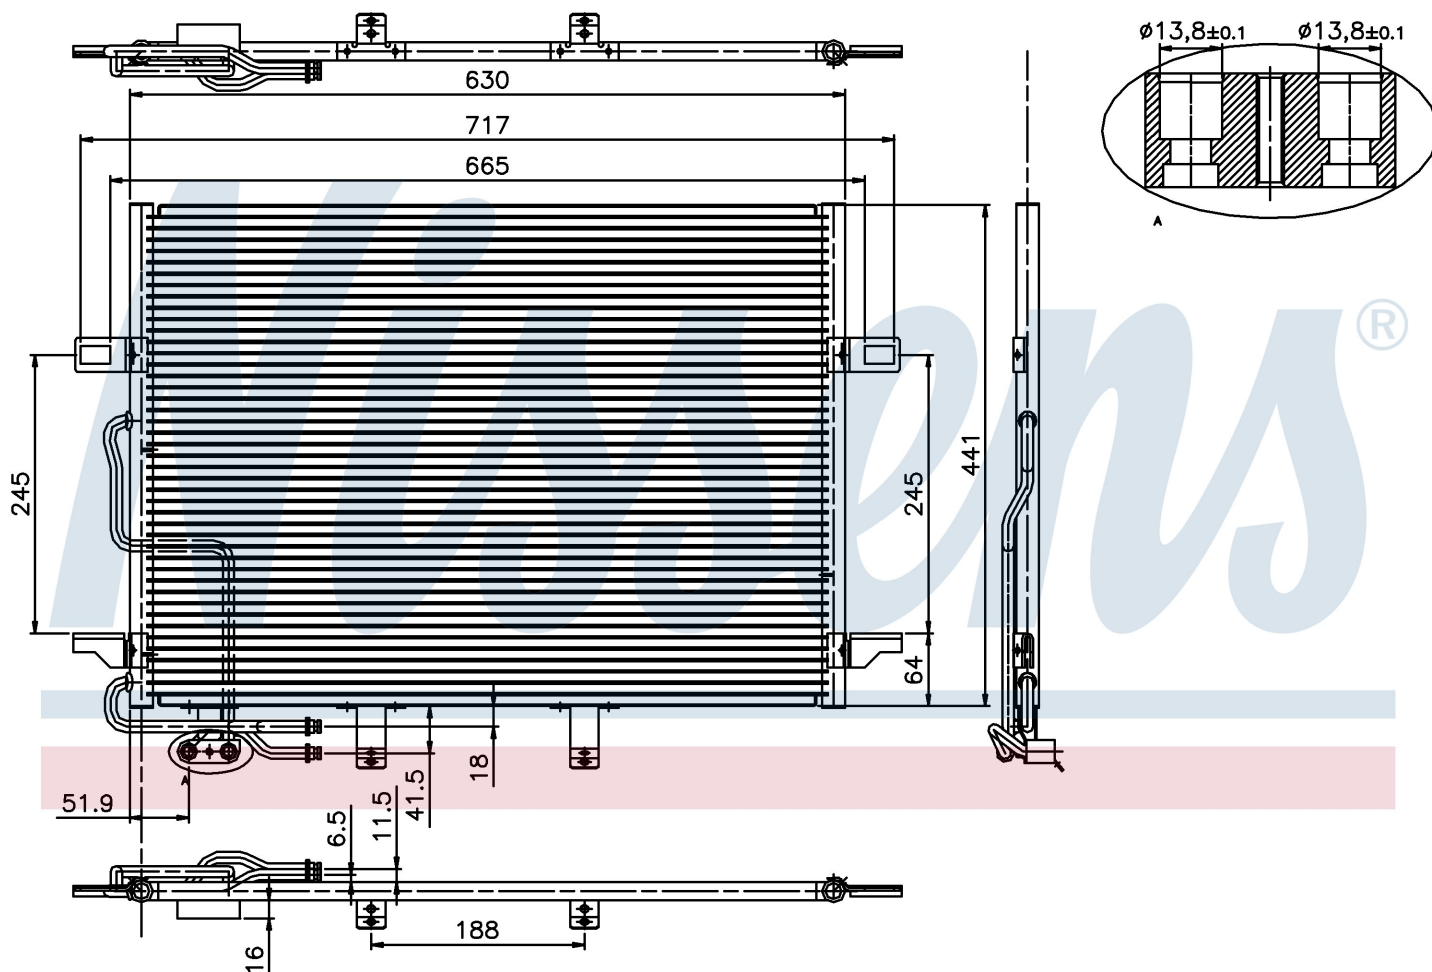

Номер продукта | 94614

Номер продукта 94614

Производитель	MERCEDES
Модельный ряд	E-CLASS W 211 (02-)
Модель	E 200 CDI
Коробка передач	Manual/Automatic
Система А/С	With/Without air conditioning
Топливо	Diesel
Двигатель	M 646.951
Вес брутто	4,20 kg
Период	9/2002->
Размер (В x Ш x Г)	630 x 441 x 16 mm
Примечание	CORROSION PROTECTED
Материал	Aluminium/Aluminium

Оригинальные номера

211 500 01 54	211 500 02 54	211 500 06 54	211 500 11 54
211 500 18 54	2115001254	A2115000154	A2115000254
A2115000654	A2115001154	A2115001254	A2115001854