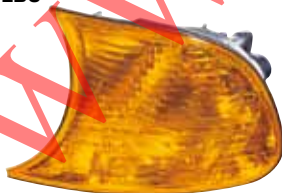

AMBER
323/325/328/330 CI

444-1403-UE-C

SIDE REPEATER LAMP UNIT
R 63 13 2 228 592
L 63 13 2 228 591
200PCS 1.17CFT
WT:8.16LBS

PARTSLINK NO:
R BM2571107
L BM2570107

WHITE
W/O SOCKET & BULB
CONV./CPE 323CI,328CI
CONV./CPE 325/330 CI '99-3/'03

444-2007-AQ 3/'03-'06

FOG LAMP ASSY
R 63 17 6 910 792
L 63 17 6 910 791
R 63 17 6 920 704
L 63 17 6 920 703
12PCS 1.91CFT
WT:13.45LBS

PARTSLINK NO:
R BM2593124
L BM2592124
R BM2593123
L BM2592123