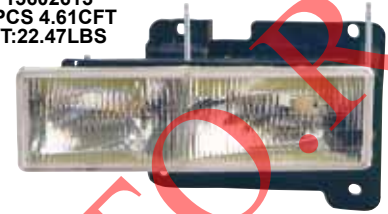

REPLACEMENT FOR
**SUBURBAN '89-'91
(FULL SIZE)**

REPLACEMENT FOR
**SUBURBAN '92-'93 COMPOSITE
HEAD LAMP TYPE(FULL SIZE)**

P-H001S

HEAD LAMP ASSY
R/L 5968097
PCS CFT
WT: LBS

PARTSLINK NO:
R/L GM2500110

R:P-H003K L:P-H003L

HEAD LAMP ASSY
R 16503172
L 16503162
PCS CFT
WT: LBS

PARTSLINK NO:
R GM2501112
L GM2500102

332-1117-AS

HEAD LAMP ASSY
R 15034930
L 15034929
R 15602614
L 15602613
6PCS 4.61CFT
WT:22.47LBS

PARTSLINK NO:
R GM2503101
L GM2502101

P-H001H

HEAD LAMP ASSY
R/L 25796739
R/L 2572850
R/L 16522983
6PCS 1.32CFT
WT:17.86LBS

PARTSLINK NO:
R/L GM2500112

R:P-H003M L:P-H003N

HEAD LAMP ASSY
R 16503171
L 16503161
PCS CFT
WT: LBS

PARTSLINK NO:
R GM2501111
L GM2500101

332-1520-S

SIDE MARKER LAMP
R 5975198
L 5975197
20PCS 0.63CFT
WT:6.52LBS
PARTSLINK NO:
R GM2557102
L GM2556102

332-1501-US1

SIDE MARKER LAMP UNIT
R 915558
L 915557
50PCS 1.33CFT
WT:12.79LBS

PARTSLINK NO:
R GM2551107
L GM2550115

332-1501-US

SIDE MARKER LAMP UNIT
R 915450
L 915449
50PCS 1.33CFT
WT:13.67LBS

PARTSLINK NO:
R GM2551106
L GM2550112

332-1521-US

SIDE MARKER LAMP UNIT
R 5975196
L 5975195
20PCS 0.63CFT
WT:5.73LBS
PARTSLINK NO:
R GM2551105
L GM2550105

LOWER

332-1607-US

PARK/SIGNAL LAMP UNIT
R 16510854
L 16510853
20PCS 2.86CFT
WT:17.64LBS

PARTSLINK NO:
R GM2521129
L GM2520129

332-1608-US

PARK/SIGNAL LAMP UNIT
R 5975228
L 5975227
20PCS 5.10CFT
WT:28.00LBS

PARTSLINK NO:
R GM2521130
L GM2520130

332-1612-US6

PARK/SIGNAL LAMP UNIT
R 5975424
L 5975423
20PCS 3.13CFT
WT:23.15LBS

PARTSLINK NO:
R GM2521108
L GM2520108

332-1925-US1

TAIL LAMP UNIT
R N/A
L N/A
10PCS 2.48CFT
WT:18.28LBS

PARTSLINK NO:
R GM2807901
L GM2806901

W/CHROME TRIM PKG

332-1925-US

TAIL LAMP UNIT
R N/A
L N/A
10PCS 2.48CFT
WT:18.28LBS

PARTSLINK NO:
R GM2801121
L GM2800121

332-1914-AS