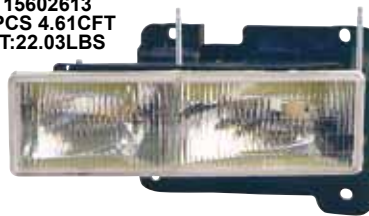

REPLACEMENT FOR
**YUKON '92-'99 SEALED BEAM
HEAD LAMP TYPE(FULL SIZE)**

REPLACEMENT FOR
**YUKON '94-'99 COMPOSITE
HEAD LAMP TYPE(FULL SIZE)**

P-H001H

HEAD LAMP ASSY
R/L 25796739
R/L 2572850
R/L 16522983
6PCS 1.32CFT
WT:17.86LBS

PARTSLINK NO:
R/L GM2500112

332-1117-AS

HEAD LAMP ASSY
R 15034930
L 15034929
R 15602614
L 15602613
6PCS 4.61CFT
WT:22.03LBS

PARTSLINK NO:
R GM2503101
L GM2502101

332-1528-US

SIDE MARKER LAMP UNIT
R 5974342
L 5974341
20PCS 0.77CFT
WT:6.39LBS
PARTSLINK NO:
R GM2557101
L GM2556101

332-1548-US

SIDE MARKER LAMP UNIT
R 5977464
L 5977463
20PCS 0.51CFT
WT:3.09LBS

PARTSLINK NO:
R GM2551148
L GM2550148

332-1611-US

PARK/SIGNAL LAMP UNIT
R 5974338
L 5974337
20PCS 3.57CFT
WT:22.93LBS

PARTSLINK NO:
R GM2521104
L GM2520104

332-1544-US

SIDE MARKER LAMP UNIT
R 5977740
L 5977739
20PCS 0.55CFT
WT:5.73LBS

PARTSLINK NO:
R GM2551145
L GM2550145

332-1914-AS

TAIL LAMP ASSY
R 5977868
L 5977867
10PCS 3.48CFT
WT:28.66LBS

PARTSLINK NO:
R GM2801104
L GM2800104

332-1914-US
LENS & HOUSING ASSY
W/O PLATE, CONECTOR
R N/A
L N/A
PARTSLINK NO:
R GM2809108
L GM2808108
R GM2801125
L GM2800124

332-1615-US

PARK/SIGNAL LAMP UNIT
R 5976838
L 5976837
20PCS 3.55CFT
WT:25.35LBS

PARTSLINK NO:
R GM2521128
L GM2520128

17-332-1914RB/LB

CONNECTOR PLATE, REAR LAMP
R 16511566
L 16511565
50PCS 1.13CFT
WT:10.47LBS

PARTSLINK NO:
R GM2807101
L GM2806101

332-1914-AS

TAIL LAMP ASSY
R 5977868
L 5977867
10PCS 3.48CFT
WT:28.66LBS

PARTSLINK NO:
R GM2801104
L GM2800104

332-1914-US
LENS & HOUSING ASSY
W/O PLATE, CONECTOR
R N/A
L N/A
PARTSLINK NO:
R GM2809108
L GM2808108
R GM2801125
L GM2800124

GC SPRT UTILS FS