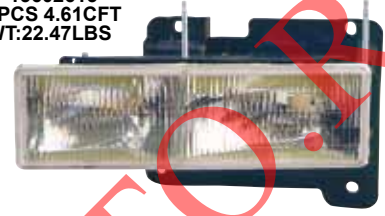

332-1117-AS

HEAD LAMP ASSY

- R 15034930
- L 15034929
- R 15602614
- L 15602613
- 6PCS 4.61CFT
- WT:22.47LBS

PARTSLINK NO:
R GM2503101
L GM2502101