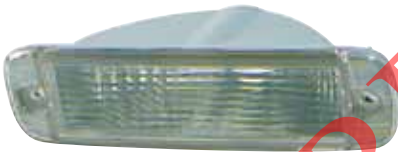

335-1607-US

PARK/SIGNAL/SIDE MARKER LAMP UNIT
R 15880074
L 15880073
R 10395418
L 10395419
R 15748585
L 15748584
R 20772636
L 20772637
20PCS 4.83CFT
WT:35.27LBS

PARTSLINK NO:
R GM2521188
L GM2520188