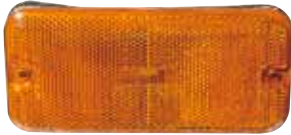

STANDARD

332-1413N-US-Y

F/SIDE MARKER LAMP UNIT
R/L 915489
50PCS 0.99CFT
WT:17.18LBS

'85-'91

PARTSLINK NO:
R/L GM2550113

R:P-H002M L:P-H002N

HEAD LAMP ASSY
R 16501995
L 16501996
6PCS 0.74CFT
WT:13.22LBS

PARTSLINK NO:
R GM2501105
L GM2500119