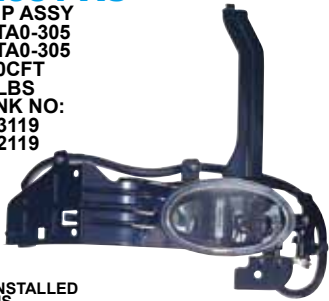

REPLACEMENT FOR
ACCORD COUPE '98-'00

REPLACEMENT FOR
ACCORD COUPE '01-'02

REPLACEMENT FOR
ACCORD COUPE '03-'05

317-1114-US '98-'00
HEAD LAMP COMB UNIT
R 33101-S84-A01
L 33151-S84-A01
4PCS 6.74CFT
WT:33.26LBS

REPLACEMENT FOR
ACCORD '86-'87

REPLACEMENT FOR
ACCORD '88-'89

317-1154-AS2

HEAD LAMP ASSY
R 33100-TA0-A01
L 33150-TA0-A01
2PCS 5.13CFT
WT:24.67LBS
PARTSLINK NO:
R HO2503130
L HO2502130

FACTORY INSTALLED

R:P-H301C L:P-H301D

HEAD LAMP ASSY
R
L
10PCS CFT
WT: LBS
PARTSLINK NO:
R HO2501103
L HO2500103

HALOGEN

R:P-H301C L:P-H301D

HEAD LAMP ASSY
R
L
10PCS CFT
WT: LBS
PARTSLINK NO:
R HO2501103
L HO2500103

HALOGEN

317-2031-AS

FOG LAMP ASSY
R 33901-TA0-305
L 33951-TA0-305
6PCS 4.50CFT
WT:18.96LBS
PARTSLINK NO:
R HO2593119
L HO2592119