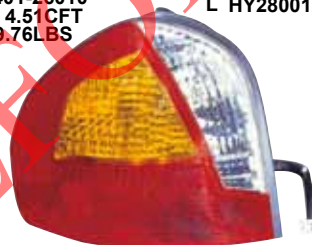

TBA

**321-1404N-AS** '01-'06  
SIDE MARKER LAMP ASSY  
'97-'99R/L 92303-26010  
'05-'06R/L 92303-26011  
50PCS 0.83CFT  
WT:5.95LBS

PARTSLINK NO:  
R/L HY2550107

**321-2012N-AQ** '01-'06  
FOG LAMP ASSY  
R/L 92201-26000  
R/L 92201-26001  
12PCS 2.72CFT  
WT:19.4LBS

PARTSLINK NO:  
R/L HY2592107

FACTORY INSTALLED

**321-1928-AS** '01-'04  
TAIL LAMP ASSY  
R 92402-26010  
L 92401-26010  
6PCS 4.51CFT  
WT:29.76LBS

PARTSLINK NO:  
R HY2801125  
L HY2800125

**321-1941-AS** '05-'06  
TAIL LAMP ASSY  
R 92402-26500  
L 92401-26500  
6PCS 4.51CFT  
WT:25.35LBS