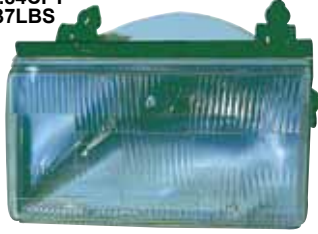

REPLACEMENT FOR  
**TRACER '91-'92**

REPLACEMENT FOR  
**TRACER '93-'96**

**331-1108-ASN**

HEAD LAMP ASSY  
R F23Z-13008-A  
L F23Z-13008-B  
6PCS 3.84CFT  
WT:21.37LBS

PARTSLINK NO:  
R FO2503108  
L FO2502108