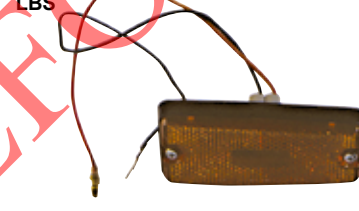

W/SOCKET & BULB CANADA BUILT

K51-2007N-AQ

FOG LAMP ASSY
R/L 4F9Z-15200-AA
R/L NE01-51-680A
R/L 26154-EA500
R/L 35500-63J03
12PCS 1.15CFT
WT:10.58LBS

PARTSLINK NO:
R/L FO2592217

GLASS LENS

318-1401-Y

SIDE MARKER LAMP ASSY
R 36510-80000
L 36520-80000
PCS CFT
WT: LBS

PARTSLINK NO:
R
L

NON US MARKET SEDAN

318-1907R-US

TAIL LAMP UNIT
R 35650-65J00
R 35650-65J01
4PCS 5.45CFT
WT:21.61LBS
PARTSLINK NO:
R SZ2801102

W/O SOCKET & BULBS

318-1401-R

SIDE MARKER LAMP ASSY
R 36530-80000
L 35540-80000
PCS CFT
WT: LBS