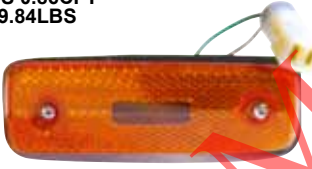

312-1406-YO

F/SIDE MARKER LAMP ASSY
R 81730-19305
L 81740-19285
R 81730-14110
L 81740-14110
50PCS 0.86CFT
WT:19.84LBS

PARTSLINK NO:
R TO2551103
L TO2550103