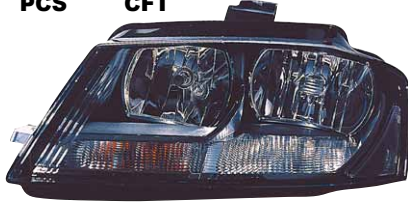

446-1125-RDEM2

HEAD LAMP
R 8P0941004AK
L 8P0941003AK
PCS CFT

H7/H7/PSY24W/PS19W

TBA