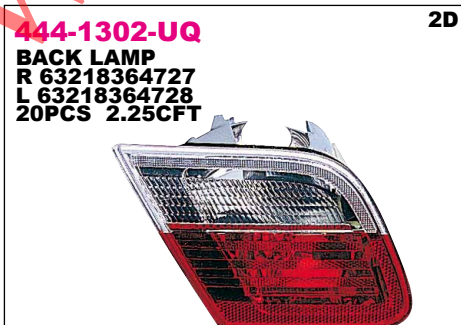

P21W/P21/4W/P21W

444-1302-UQ
BACK LAMP
R 63218364727
L 63218364728
20PCS 2.25CFT

2D

P21W/P21W