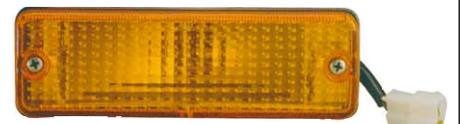

211-1610
FRONT LAMP
R
L 50PCS 2.60CFT

P21W

211-1508-C
SIDE LAMP
R
L 250PCS 2.66CFT

'96