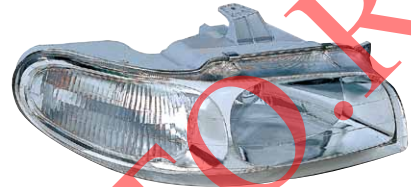

H4/P21W/W5W

MANUAL

222-1105-LD-E/EM

HEAD LAMP
R 96190591
L 96190590
6PCS 6.71CFT

H4/PY21W/W5W

222-1118-RD-LD-EM

HEAD LAMP
RD:
R 96494663
L 96494662
4PCS
6.93CFT

LD:
R 96590406
L 96590405