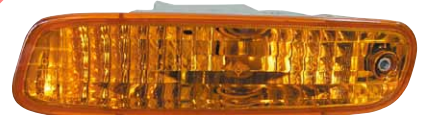

P21W/PY21W/P21/5W/P21/5W

222-1602
FRONT LAMP
R
L PCS CFT