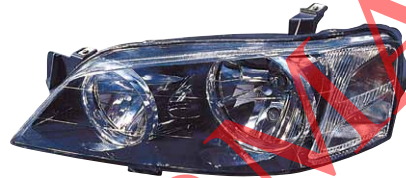

431-1164-RD-E2

HEAD LAMP R 5R2913005AA
R BAF13005A L 5R2913006AA
L BAF13006A
2PCS 4.67CFT

H4/H7/PY21W/W5W