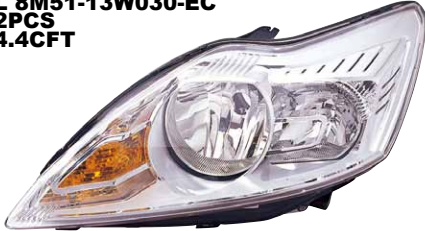

TAIL LAMP
 R 8M51-13404-KC
 L 8M51-13405-KC
 R 1520761
 L 1520771
PCS CFT

LED

TBA

FOCS '08-'09

**FOCS '08
TAIWAN TYPE/CHINA TYPE**

FOCS C-MAX '03-'05

431-1181-LD-E1

HEAD LAMP
R 8M51-13W029-EC
L 8M51-13W030-EC
2PCS
4.4CFT