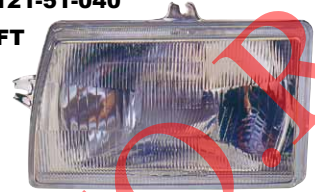

H7/H1/PY21W/W5W

TBA

231-1113-LD

HEAD LAMP
R KK121-51-030
L KK121-51-040
6PCS
2.52CFT