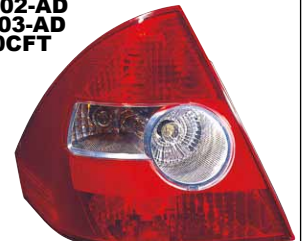

431-1987-U

SEDAN

TAIL LAMP
R 6S65-13A602-AD
L 6S65-13A603-AD
6PCS 6.50CFT