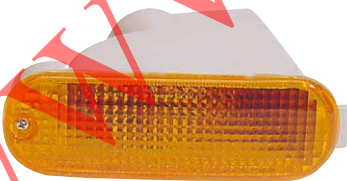

'96

12V21W/12V21/5W

231-1404
SIDE LAMP
R
L MDX50-515C0
PCS CFT

TBA

231-1607N-U
FRONT LAMP
KK12P-51-350
50PCS 3.32CFT

231-1938
TAIL LAMP
R
L KK38T-51160-R2
PCS CFT

'98

TBA