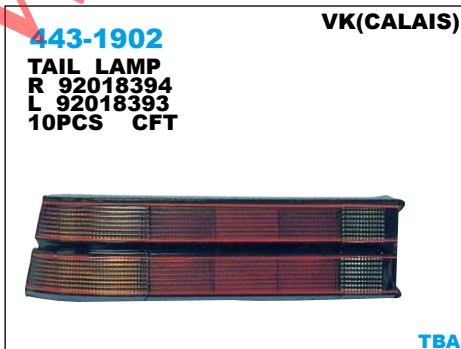

**COMODOR VH '81-'84 /
VK '84-'86**

COMODOR VL '86-'88

COMODOR VN '88-'91

HODN

443-1101-RD-E 43T
HEAD LAMP
R VS16963
L VS16964
4PCS 5.29CFT

443-1104-RD-E 43T
HEAD LAMP
R VS18464
L VS18465
4PCS
4.72CFT

443-1507-U
CORNER LAMP
R VS16965
L VS16966
20PCS 4.14CFT

443-1505-UE
CORNER LAMP
R VS17726
L VS17727
20PCS
3.24CFT

PY21W

443-1923-UE-CR VN-VS '97-'99 (WAGON)
TAIL LAMP
R 92028034S
L 92028035S
10PCS
2.41CFT

443-1923-UE-SR VN-VS '97-'99 (WAGON)
TAIL LAMP
R 92031400S
L 92031401S
10PCS
2.41CFT

W21W/W21W/
W21/5W

21W/21/5W