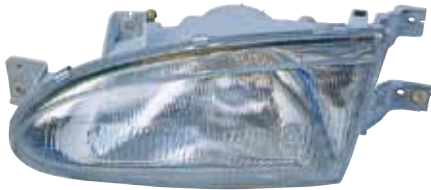

REPLACEMENT FOR

ACCENT '96 4D

REPLACEMENT FOR

ACCENT '96 3D

REPLACEMENT FOR

ACCENT '98-'99

221-1108-LD-E/EM '96 43T
HEAD LAMP
 R 92102-22900 R 92102-22010
 L 92101-22900 L 92101-22010
 6PCS 5.52CFT

H4/W5W

221-1117-LD-EM
HEAD LAMP
 R 92104-29061 R 92102-22265
 L 92103-29061 L 92105-22265
 4PCS 3.67CFT

H4/W5W

MANUAL/ELEC

221-1109-LD-E 43T
HEAD LAMP
 R 92102-22310
 L 92101-22310
 6PCS 5.83CFT

H4/W5W

221-1108-RD-E '96 43T
HEAD LAMP
 R 92102-22900
 L 92101-22900
 6PCS 5.52CFT