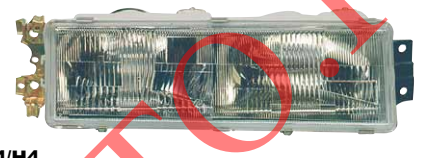

HEAD LAMP
R HR40-89-661
L HR40-89-666
6PCS 6.35CFT
47-216-1101 GLASS
10PCS 2CFT

H4/W5W

216-1108-LD

43T

HEAD LAMP
R HB90-89-661
L HB90-89-666
6PCS 5.2CFT
47-216-1108 GLASS
10PCS 1.9CFT

H4/H4

216-1502-A
U

CORNER LAMP
R HA40-89-662
L HA40-89-667
20PCS 3.94CFT
00-216-1502
LENS
100PCS 5.49CFT