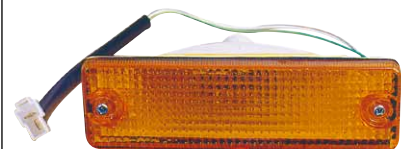

12V21W

216-1926

TAIL LAMP
R GC01-89-664
L GC01-89-669
10PCS 3.15CFT

'84-'85