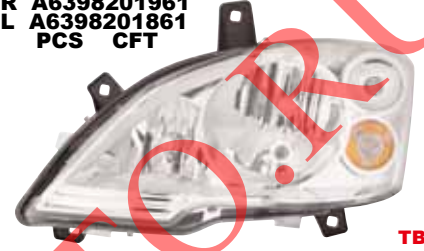

H7/H7/H7/PY21W/W5W

MANUAL/ELEC

440-1191MLD-EM

HEAD LAMP

R A6398201961

L A6398201861

PCS CFT