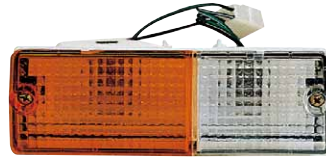

214-1613-A

FRONT LAMP
R MB070806
L MB070805
50PCS 3.16CFT