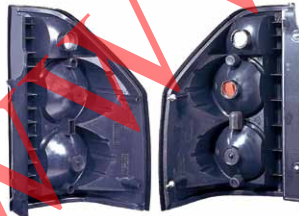

**HEAD LAMP
R 8301A896
L 8301A895
PCS
CFT**

D2S/H9/WY21W/W5W

TBA

**214-1982PXR-UE
214-1982PCR-UE**

**TAIL LAMP
5PRS 7.68CFT**

RHD

P21W/WY21W/W21/5W

**214-19A1
TAIL LAMP
R 8330A060
L 8330A059
PCS
CFT**