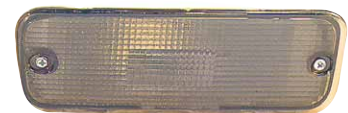

214-1627

FRONT LAMP
R MB283766
L MB283765
20PCS 1.08CFT

12V5W/12V21W

214-1919

TAIL LAMP
R MB283878
L MB283877
PCS CFT

TBA

214-1306

BACK LAMP
R MB597712
L MB597711
20PCS 1.25CFT