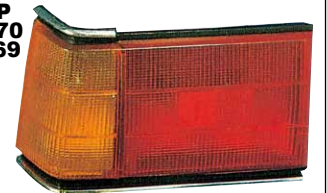

214-1907-A

TAIL LAMP
R MB141370
L MB141369
10PCS
4CFT