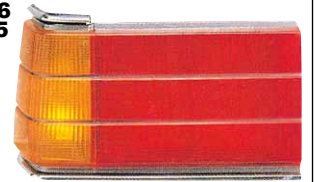

214-1912

TAIL LAMP
R MB184256
L MB184255
10PCS
3.9CFT