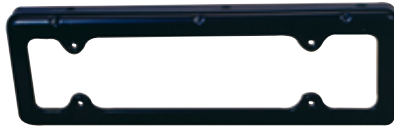

214-1906-O N

TAIL LAMP (P/UP)
R MB141092
L MB141091
00-214-1906 LENS 20PCS 3.55CFT
100PCS 3.23FT 20PCS 3.25CFT

12V21W/12V21/5W

09-214-1906

TAIL LAMP CASE
PCS CFT

214-2812

SIDE BUMPER
R MB394488
L MB394489
50PCS 2.8CFT

'86-'89
3.5T

214-2817

SIDE BUMPER
R MB508595
L MB508594
50PCS 4.0CFT

'91

**214-1131-RD
LD**

HEAD LAMP
RD:
R MC139755
L MC139754
4PCS
4.57CFT

43T

H4/H3