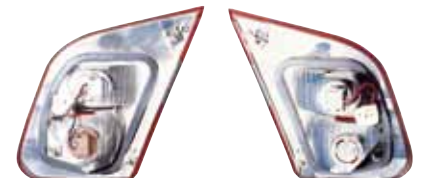

REPLACEMENT FOR

CANTER '05

REPLACEMENT FOR

CARISMA '96-'97

REPLACEMENT FOR

CARISMA '98-

214-2043-UED

FOG LAMP
R MK435070
L MK435069
12PCS 4.79CFT

ST-TYPE

H3/24V

214-1153-LD-EM

HEAD LAMP
R MR179500
L MR179499
6PCS 5.3CFT

H4/W5W

MANUAL/ELEC

214-1157-LD-EM

HEAD LAMP
R MR485383
L MR485384
4PCS 4.33CFT

H4/T4W/P21W

214-2043-U-DP

FOG LAMP
R
L
12PCS 4.79CFT

ST-TYPE

P35W/24V

214-1559-UE

CORNER CASE
R MB952158
L MB952157
20PCS 2.51CFT

PY21W

214-1157-LDEM2

HEAD LAMP
R MR972794
L MR972793
4PCS 4.33CFT

H4/T4W/P21W

'02

214-2043-UEN

FOG LAMP
R MK435072
L MK435071
12PCS 4.79CFT

TAIWAN TYPE
DA-TYPE

H3/12V

214-19A6-UE

TAIL LAMP
R MR179506
L MR179505
6PCS
3.97CFT

'96-'98

P21W/P21/5W/P21/5W/P21W

214-19A7-UE

TAIL LAMP
R MR485470
L MR485469
PCS CFT

'98-

P21W/P21/5W/P21/5W/P21W

TBA

214-2043-AE

FOG LAMP
R QMK486514
L QMK486513
12PCS 4.79CFT

V-TYPE

H3/12V/55W

**214-1322 R-LD
L-LD**

BACK LAMP
R MR179514
L MR179513
PCS CFT

'96-'98

**214-1321 R-LD
L-LD**

BACK LAMP
R MR485474
L MR485473
PCS CFT

'98-

114-1924

TAIL LAMP
R
L MK485413
20PCS 3.25CFT

'07

P21W/P21/5W

P21W

TBA