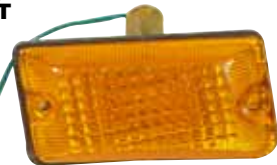

12V21W/12V10W

214-1546-A
CORNER LAMP
A:
R MB671822
L MB671821
U:
R MB671966
L MB671965
20PCS 3.56CFT

12V21/5W

214-1542-CU
CORNER LAMP
R MC855869
L MC855868
20PCS
2.44CFT

24V/25/12W

214-1501 00-214-1501 LENS
CORNER LAMP MB046241
200PCS
2.70CFT

12V10W

214-1902N-A

TAIL LAMP
MB070748
MB070747
100PCS 4.92CFT
00-214-1902 LENS
200PCS 1.7CFT

12V10W/12V21/5W

214-1638-YA
FRONT LAMP
R
L
20PCS 7.13CFT

24V25W

214-1301N 00-214-1301 LENS
BACK LAMP (P) MA437473
100PCS
2.34CFT