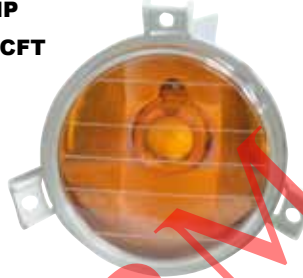

H4

214-2032
FOG LAMP
PCS CFT

TBA

214-1643-UE
FRONT LAMP
R MR109134
L MR109133
20PCS 1.34CFT