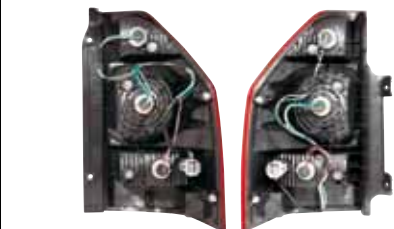

214-1320
BACK LAMP
R MR570142
L MR570141
PCS CFT

P21W/P21/5W TBA