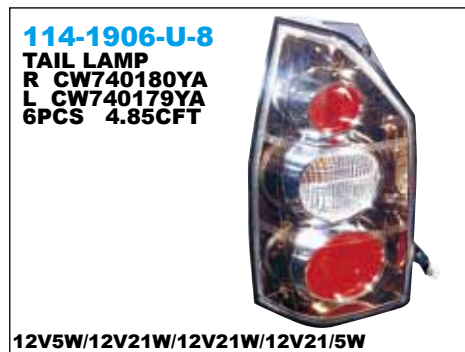

114-1906-U-8
TAIL LAMP
R CW740180YA
L CW740179YA
6PCS 4.85CFT

12V5W/12V21W/12V21W/12V21/5W