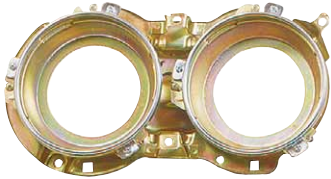

C10

215-1707
LIGHT HOUSING
R
L
20PCS
2.75CFT