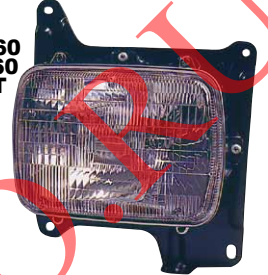

12V21/5W

315-1107-X
HEAD LAMP
R B6010-01G60
L B6060-01G60
PCS CFT