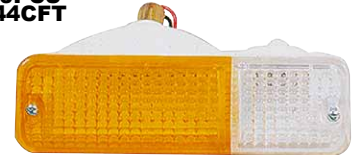

215-1603

FRONT LAMP
R 26120-R8000
L 26125-R8000
100PCS
4.44CFT

00-215-1603 LENS
R 26121-R8000
L 26126-R8000
200PCS 1.71CFT