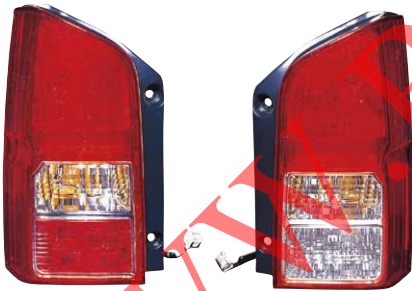

**215-19J3R-LD
L-LD**

TAIL LAMP

(TAIL FOG LAMP)
R 26550-EB300
L 26555-EB300
PCS CFT