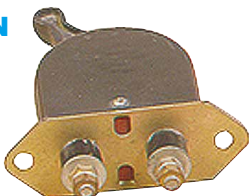

215-1507
SIDE LAMP
R
L
50PCS
2CFT

215-1964
TAIL LAMP
R
L
10PCS
3.97CFT

24V5W/24V21W/24V21/5W

215-2101N
LICENCE LAMP
100PCS
2.14CFT

24V10W

215-2701N
SWITCH
50PCS
3.08CFT

215-1214
LIGHT CASE
10PCS CFT

215-1607N
FRONT LAMP