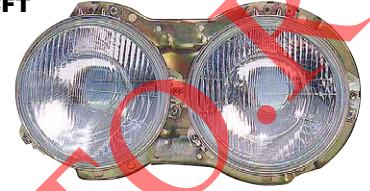

215-1119-LD

HEAD LAMP
R
L
10PCS
2.98CFT