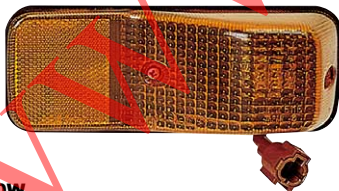

215-1414

SIDE LAMP
R 26180-00J05
L 26185-00J05
100PCS 3.08CFT