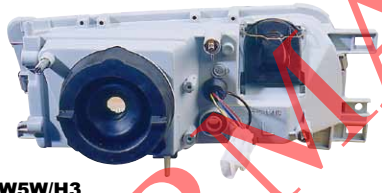

H11

215-1141-RD-EM
HEAD LAMP
R
L
6PCS 5.20CFT

43T TWIN