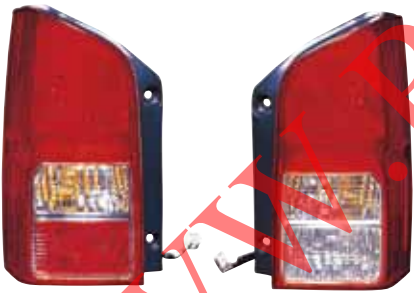

215-1444N-UE

SIDE LAMP
26160-AX00A
50PCS 0.28CFT

WY5W

**215-19J3 R-LD
L-LD**

**TAIL LAMP
(REAR FOG LAMP)**
R 26550-EB300
L 26555-EB300
PCS CFT

P21W/PY21W/P21/5W

TBA

215-19J3-UE

TAIL LAMP
R 26550-EB30C
L 26555-EB30D
10PCS 5.88CFT

P21W/PY21W/P21/5W

**215-19K6 R-RD-UE
L-RD-UE**

TAIL LAMP
R 26550-EB38B
L 26555-EB38A
PCS
CFT

P21/5W/PY21W/W21W

TBA

315-1534-US

CORNER LAMP
R 26124-2W600
L 26129-2W600
20PCS
4.73CFT