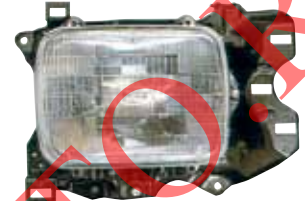

REPLACEMENT FOR

SUNNY 302 303 B310 '79-

215-1211-1/2

LIGHT CASE
1: R 62412-H8502
L 62413-H8502

2: R 62412-H9102
L 62413-H9102
20PCS 2.6CFT

REPLACEMENT FOR

SUNNY 303 GL I, II

215-1161-LD

HEAD LAMP
R L
L 6PCS 3.47CFT

43T

H4

REPLACEMENT FOR

SUNNY B11 311 '82-'83 MEXICO TYPE

215-1164-LD-E

HEAD LAMP
R 26010-07A10
L 26060-07A10
10PCS 3.70CFT

R 26010-32A00
L 26060-32A00

'82-'83 43T

H4

215-1534

CORNER LAMP
R 26160-H8560
L 26165-H8560
100PCS 2.9CFT
00-215-1534 LENS
200PCS 2.9CFT

215-1568-U

CORNER LAMP
R L
L 40PCS 4.64CFT

215-1533-2

CORNER LAMP
R 26140-03A00
L 26145-03A00
100PCS 5.2CFT

215-1637

FRONT LAMP
R 26120-H8800
L 26125-H8800
100PCS 4.46CFT
00-215-1637LENS
200PCS 1.71CFT

12V5W/12V10W

215-1637

FRONT LAMP
R 26120-H8800
L 26125-H8800
100PCS 4.46CFT

00-215-1637 LENS
200PCS 1.71CFT

12V5W/12V10W

215-1533-4

CORNER LAMP (W/RED STRIP)
R 26140-02A60
L 26145-02A60
100PCS 5.2CFT

215-1951

TAIL LAMP
R 26550-H8960
L 26555-H8960
10PCS 3.80CFT

00-215-1951LENS
50PCS 3.80CFT

303 SEDAN

12V10W/12V32/20CP

215-1996

TAIL LAMP
R L
L 10PCS CFT

215-1638

FRONT LAMP
R 26130-11A00
L 26135-11A00
100PCS 3.43CFT
00-215-1638 LENS
200PCS 1.8CFT

12V21W

215-1997

TAIL LAMP
R L
L 10PCS CFT

215-1402

SIDE LAMP
R 26160-01A00
L 26165-01A00
200PCS 2.34CFT

R 26160-A0G30
L 26165-A0G30

12V5W

215-2506
HEAD MOULDING

PCS CFT

NS