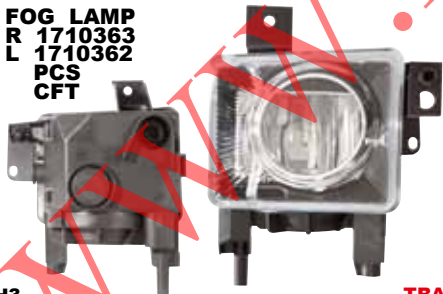

442-2028-UE

FOG LAMP
R 1710363
L 1710362
PCS
CFT