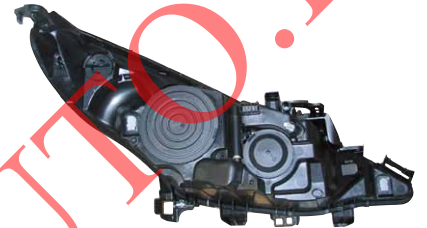

2-06 '98-'05

2-07 '06-

550-1141-RD-EM W/O FOG LAMP
LD RD:
HEAD LAMP R 89900882
LD: L 89900881
R 620695 RD: R 620697
L 620895 L 620897
2PCS
7.28CFT

550-1140-RD-EMF W/S FOG LAMP
LD RD:
HEAD LAMP R 620698
LD: L 620898
R 620696 R 620698
L 620896 L 620898
2PCS
7.2CFT

550-1931-UE '03
TAIL AMP
R 6351S0
L 6350S0
6PCS
6.14CFT

551-2007N-AQ/UQ
FOG LAMP
8200074008
35500-63J00
1209177
1209077
6710027
620662
620639
088358
6208F9
24PCS
2.33CFT

550-1933-UE 206C.C
TAIL AMP R 0025310803
R 6351N7 L 0025310703
L 6350N7
6PCS
6.75CFT

550-1405-UE
SIDE LAMP
R 6325G6
L 6325G5
PCS CFT

TBA