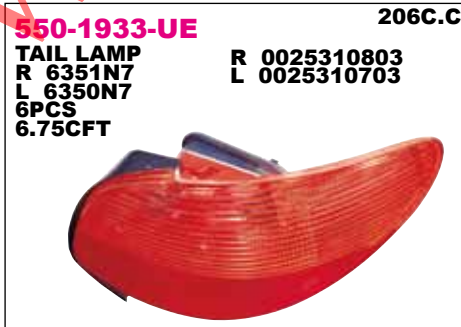

P21W/P21W/P21/5W

H11

PY21W/P21W/P21/5W

550-1405-AE
SIDE LAMP
R 6325G6
L 6325G5
100PCS 0.88CFT

WY5W