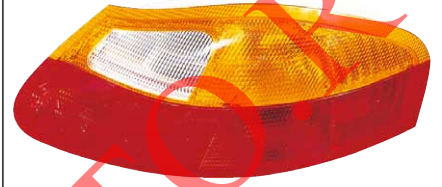

9-11, 9-97 '96-'04

9-11/2, 9-97/2 '04-

BOSTER '96

448-1601
FRONT LAMP
 R 99763108203
 L 99763108103
 PCS CFT

TBA

448-1901
TAIL LAMP
 R
 L
 PCS CFT

P21W/P21W/P21W/P21W/R5W

TBA