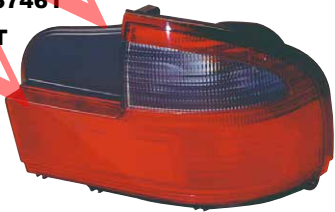

214-1953-U

TAIL LAMP
R PW537462
L PW537461
10PCS
4.34CFT