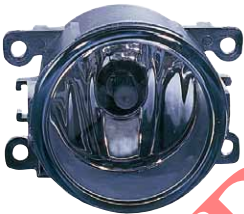

H11

551-1958 R3RD-UE

L3RD-UE

TAIL LAMP

R 6001549958
L 6001549955
6PCS 4.39CFT

P21/5W/P21W/P21W

551-1975-UE

TAIL LAMP