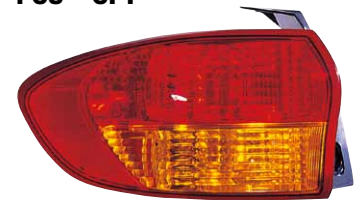

TBA

H3

220-1923
TAIL LAMP
R 9FJ946096-02
L 9FJ946096-11
PCS CFT