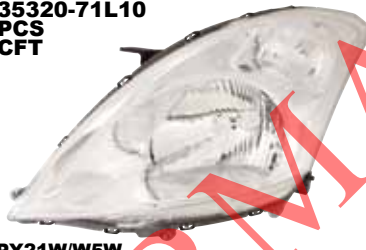

H4/WY21W/W5W

218-1151-RDEM1 JAPAN TYPE

HEAD LAMP
R 35120-71L10
L 35320-71L10
PCS
CFT