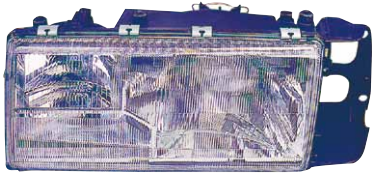

P21W//P21/5W

9-60 '92-'94

9-60 '95

C-30 '07

**773-1103-LD-E**

HEAD LAMP  
R 3518253  
L 3518223  
4PCS 6.78CFT

43T  
R  
L 3518252

H4/H3/H3