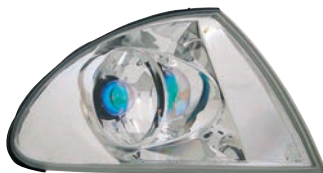

18-5851-01 RH+LH

CORNER LAMP CHROME