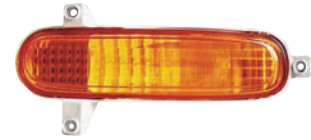

12-1615-01 RH
12-1616-01 LH

G535-51-350A
G535-51-360A
BUMPER LAMP AMBER