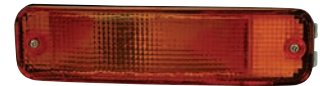

6/5.69'

HB3/HB4

12-1318-00 RH
12-1319-00 LH

33300-SH3-A01
33350-SH3-A01
CPE/CRX BUMPER LAMP

20/1.45'

12-1318-90 RH+LH

CPE/CRX BUMPER LAMP

20/1.93'