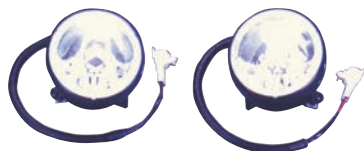

8/3'

11-5039-C1 RH
11-5040-C1 LH

SDN TAIL LAMP

8/5.61'

11-5223-A4 RH+LH

97-00 WGN TAIL LAMP
CLEAR

6/5.56'

11-5223-C4 RH+LH