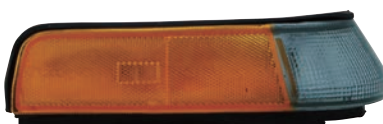

18-1413-00 RH
18-1414-00 LH

34300-SE0-A01
34350-SE0-A01
86-89 2/3/4 DR CORNER LAMP

20/1.5'

18-1435-00 RH
18-1436-00 LH

34300-SE5-A02
34350-SE5-A02
88-89 2/3/4 DR CORNER LAMP

20/1.98'