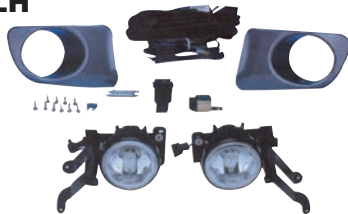

19-A0130005 RH+LH

FOG LAMP
W/WIRE SWITCH RELAY