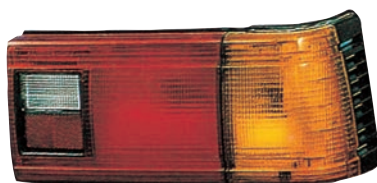

11-12700005 RH
11-12710005 LH

26550-03A01
26555-03A01
SDN TAIL LAMP

10/3.5'

17-10290015 RH
17-10300015 LH

26140-03A00
26145-03A00
PARKING LAMP BLACK

100/3.0'

17-10293815 RH
17-10303815 LH

26140-02A60
26145-02A60
PARKING LAMP
W/RED STIPRE

20/2.5'

17-1035-00 RH
17-1036-00 LH

26140-02A00
26145-02A00
SDN/WGN CORNER LAMP
BLACK

50/4.66'