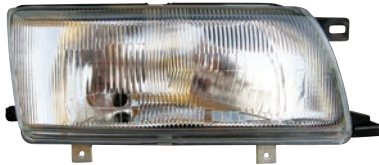

26190-8990A

SIDE LAMP

/ '

RSORT 1996-

20-31970015 RH
20-31970015 LH

26010-80R00
 26060-80R00
 WAGON HEAD LAMP

6/4.68' H4

11-31450015 RH
11-31460015 LH