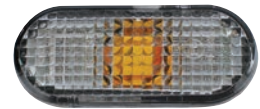

20/3.86' H1

18-5133-05 RH
18-5134-05 LH

7M0953042J
 7M0953041J
 CORNER LAMP

30/7.48'

18-3585-05 RH/LH

SIDE LAMP CLEAR

100/0.66'

18-3585-A5 RH/LH

3A0949101A

SIDE LAMP AMBER

100/0.75'

18-3585-B5 RH/LH

3A0949101B

SIDE LAMP SMOKE

100/0.75'

AHMBRA 2000-ON