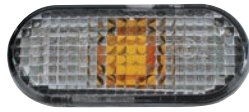

18-3585-05 RH/LH

SIDE LAMP CLEAR