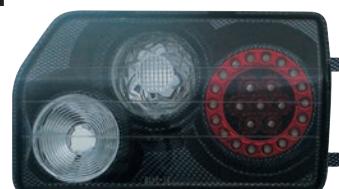

97-98 TAIL LAMP
RED LED TYPE

6/1.92'

11-A911-C0 RH+LH

97-98 TAIL LAMP
BLACK CHROME LED TYPE

6/1.92'

11-A911-E0 RH+LH

97-98 TAIL LAMP
CARBON LED TYPE

6/1.92'