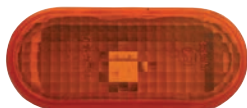

**20-5653-E5 RH  
20-5654-E5 LH**

1JM941018D  
1JM941017D  
HEAD LAMP BLACK  
W/O FOG LAMP

4/6.86'

HB5

**18-5235-05 RH/LH**

3B0949117B

SIDE LAMP AMBER

100/1.63'