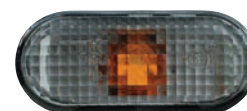

SIDE LAMP AMBER

100/1.63'

**18-5235-A5 RH/LH**

3B0949117C

SIDE LAMP SMOKE

100/1.63'

**18-5235-B5 RH/LH**

SIDE LAMP CLEAR