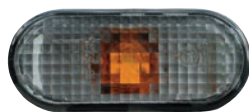

18-5235-A5 RH/LH

3B0949117C

SIDE LAMP SMOKE