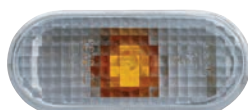

18-5235-B5 RH/LH

SIDE LAMP CLEAR

100/1.24'