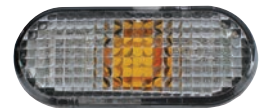

18-3585-05 RH/LH

SIDE LAMP CLEAR

100/0.66'