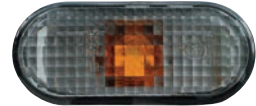

SIDE LAMP SMOKE

100/1.63'

**18-5235-B5 RH/LH**

SIDE LAMP CLEAR

100/1.24'

**18-5235-D5 RH/LH**

SIDE LAMP BLUE

100/1.63'