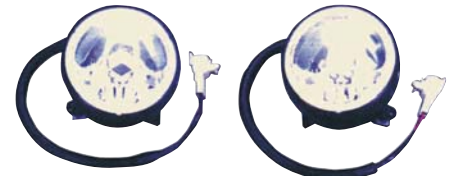

FOG LAMP

8/3'

11-5039-C1 RH
11-5040-C1 LH

SDN TAIL LAMP

8/5.5'

ACORD 1998-2000 SDN USA TYPE

20-5119-E5 RH
20-5120-E5 LH
33101-S84-A01
33151-S84-A01
HEAD LAMP

4/5.05' HB3/HB4