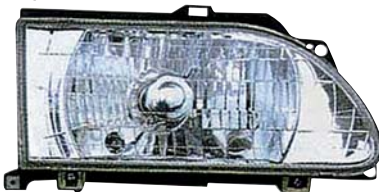

20/2.93'

11-B2790015 RH
 11-B2800015 LH

TAIL LAMP

6/3.75'

BSTA 1991-1996

20-B7170015 RH
 20-B7180015 LH

HEAD LAMP

6/2.86'