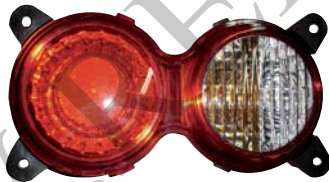

TAIL LAMP

10/2.05'

BOGO 2004-ON

20-B569/700015 
 20-B569/70A015 
 M: 92101-4E042 / 92102-4E042
 E: 92102-4E012 / 92101-4E012
 HEAD LAMP CHROME

4/4.94'

H4

20-E717 RH
 20-E718 LH

92102-4E022
 92101-4E022
 HEAD LAMP

20/2.93'

11-B2790015 RH
 11-B2800015 LH

TAIL LAMP

6/3.75'

BSTA 1991-1996

20-B7170015 RH
 20-B7180015 LH

HEAD LAMP

6/2.86'