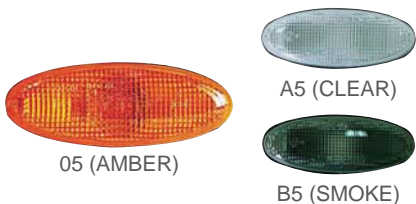

ECE

20/4.15'

18-5289 RH/LH

B01W-51-120(AMBER)
8BD1-51-120(CLEAR)
SIDE LAMP