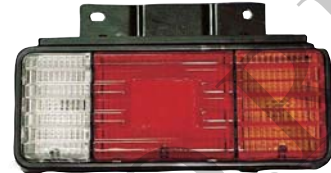

20/2.8'

11-3071-05 RH
11-3072-05 LH
8-BW6-51-150
8-BW6-51-160
89- TAIL LAMP