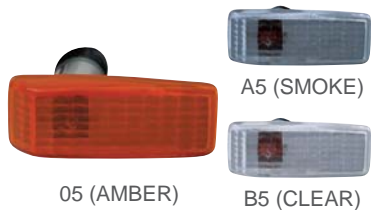

ECE SABS
20/3.56' 05 (AMBER) 93 (CLEAR) 97 (SMOKE)

BZ

18-3573 RH/LH

1248200421 (AMBER)
2028201521 (CLEAR)

SIDE LAMP

ECE

50/1.95'

05 (AMBER)