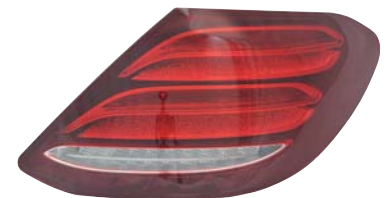

11-B791-06 RH
11-B792-06 LH
2128063864
2128063764
WGN TAIL LAMP

ECE

/'

11-B793-00 RH
11-B794-00 LH
2128064064
2128063964
WGN TAIL LAMP

ECE

/'

LED

E-CLAS / W212 2013-2016

20-E429-06 RH
20-E430-06 LH
A2128201839
A2128201739
HEAD LAMP

LHD ECE

/'

H7/LED

20-9513-00 RH
20-9514-00 LH
2128202239
2128202139
HEAD LAMP

LHD SAE

/'

H7/LED

11-6655-00 RH
11-6656-00 LH
2129061403
2129061303
TAIL LAMP

SAE

/'

LED

11-E485-00 RH
11-E486-00 LH
A2129069202
A2129069102
TAIL LAMP RED

ECE

/'

LED

11-E485-A0 RH
11-E486-A0 LH
A2129061803
A2129061703
TAIL LAMP SMOKE

ECE

/'

LED

17-A633-00 RH
17-A634-00 LH
A2129061003
A2129060903
REVERSING LAMP

/'

LED

E-CLAS 2017-ON

20-G137-05 RH
20-G138-05 LH
A2138202261
A2138202161
HEAD LAMP

LHD ECE

/'

H7/H7

20-G135-06 RH
20-G136-06 LH
A2139066601
A2139066501
HEAD LAMP LED TYPE

LHD ECE **TBA**

/'

LED

20-9961-06 RH
20-9962-06 LH
2139067001
2139066901
HEAD LAMP LED TYPE

LHD SAE **M** **TBA**

/'

LED

11-9023-A0 RH
11-9024-A0 LH
A2139067800
A2139067700
TAIL LAMP

ECE

/'

LED

11-9023-00 RH
11-9024-00 LH
2139068200
2139068100
TAIL LAMP

SAE

/'

LED

17-5761-00 RH
17-5762-00 LH
2178200274
2178200174
REAR REFLEX REFLECTOR

SAE ECE **TBA**

/'