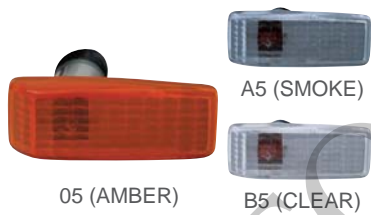

20/3.14'

05 (AMBER)

93 (CLEAR)

97 (SMOKE)

18-3573 RH/LH

1248200421 (AMBER)
2028201521 (CLEAR)

SIDE LAMP

50/1.95'