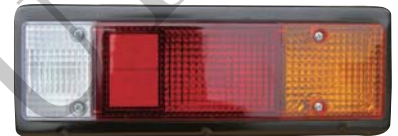

20/3.99'

11-32550005 RH
11-32560005 LH

MC856557
MC856556
TAIL LAMP